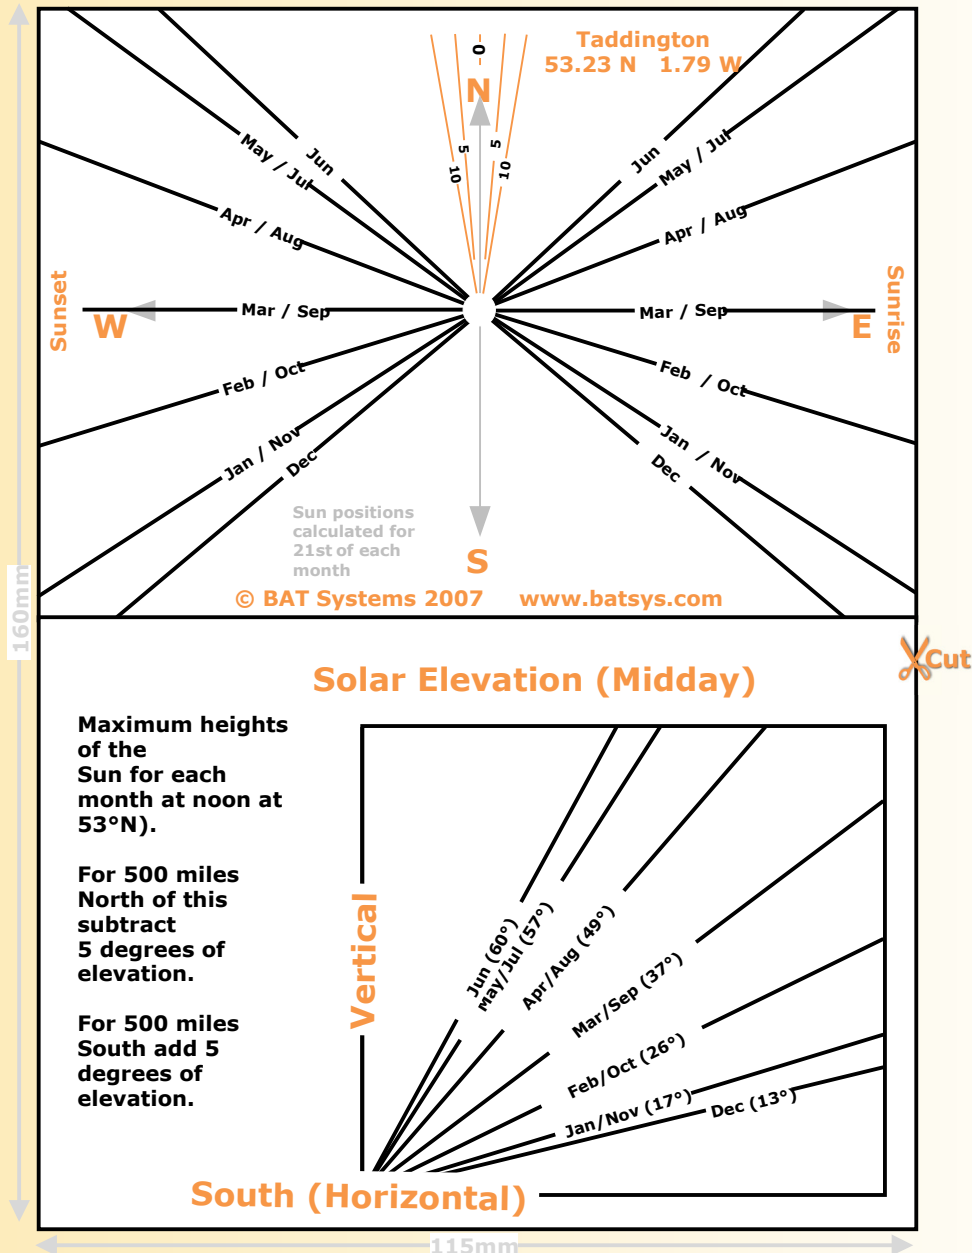

Print your own Sun Position Compass

The Sun Position Compass

A sun position compass shows sunrise and sunset times for a given latitude for each month of the year. The compass here is calculated for Taddington (our base) but is usable for the whole of the UK or for anywhere around 53 degrees North (sunrise/set positions will be within 5 degrees of those shown). Taddington is roughly in the centre of the UK, near Buxton in Derbyshire.

The compass needs to point to True North, the position of the Sun at sunrise (right side) or sunset (left side) can then be read off from the diagram.

Sunrise/sunset positions are calculated for the 21st of each month.

Line up North on the magnetic compass with North on the sun compass (allowing for magnetic variation - see side bar). The position of sunrise/sunset can now be read from the sun compass.

True North and Magnetic North

There are two North Poles, True North and Magnetic North. True North is the top of the globe, Magnetic North is approximately 2000 km away from True North. The difference between the two is known as Variation or Magnetic Declination. Currently the Magnetic North Pole is 3.5W of True North as seen from the UK. To find True North on our sun compass align N on the magnetic compass with 3.5W, the N of the sun compass is then pointing at True North. Magnetic Declination is currently moving eastwards by 0.9 degree/year so allow for this when using the compass. The current declination for your position can be found at: <http://tinyurl.com/24f9aw>